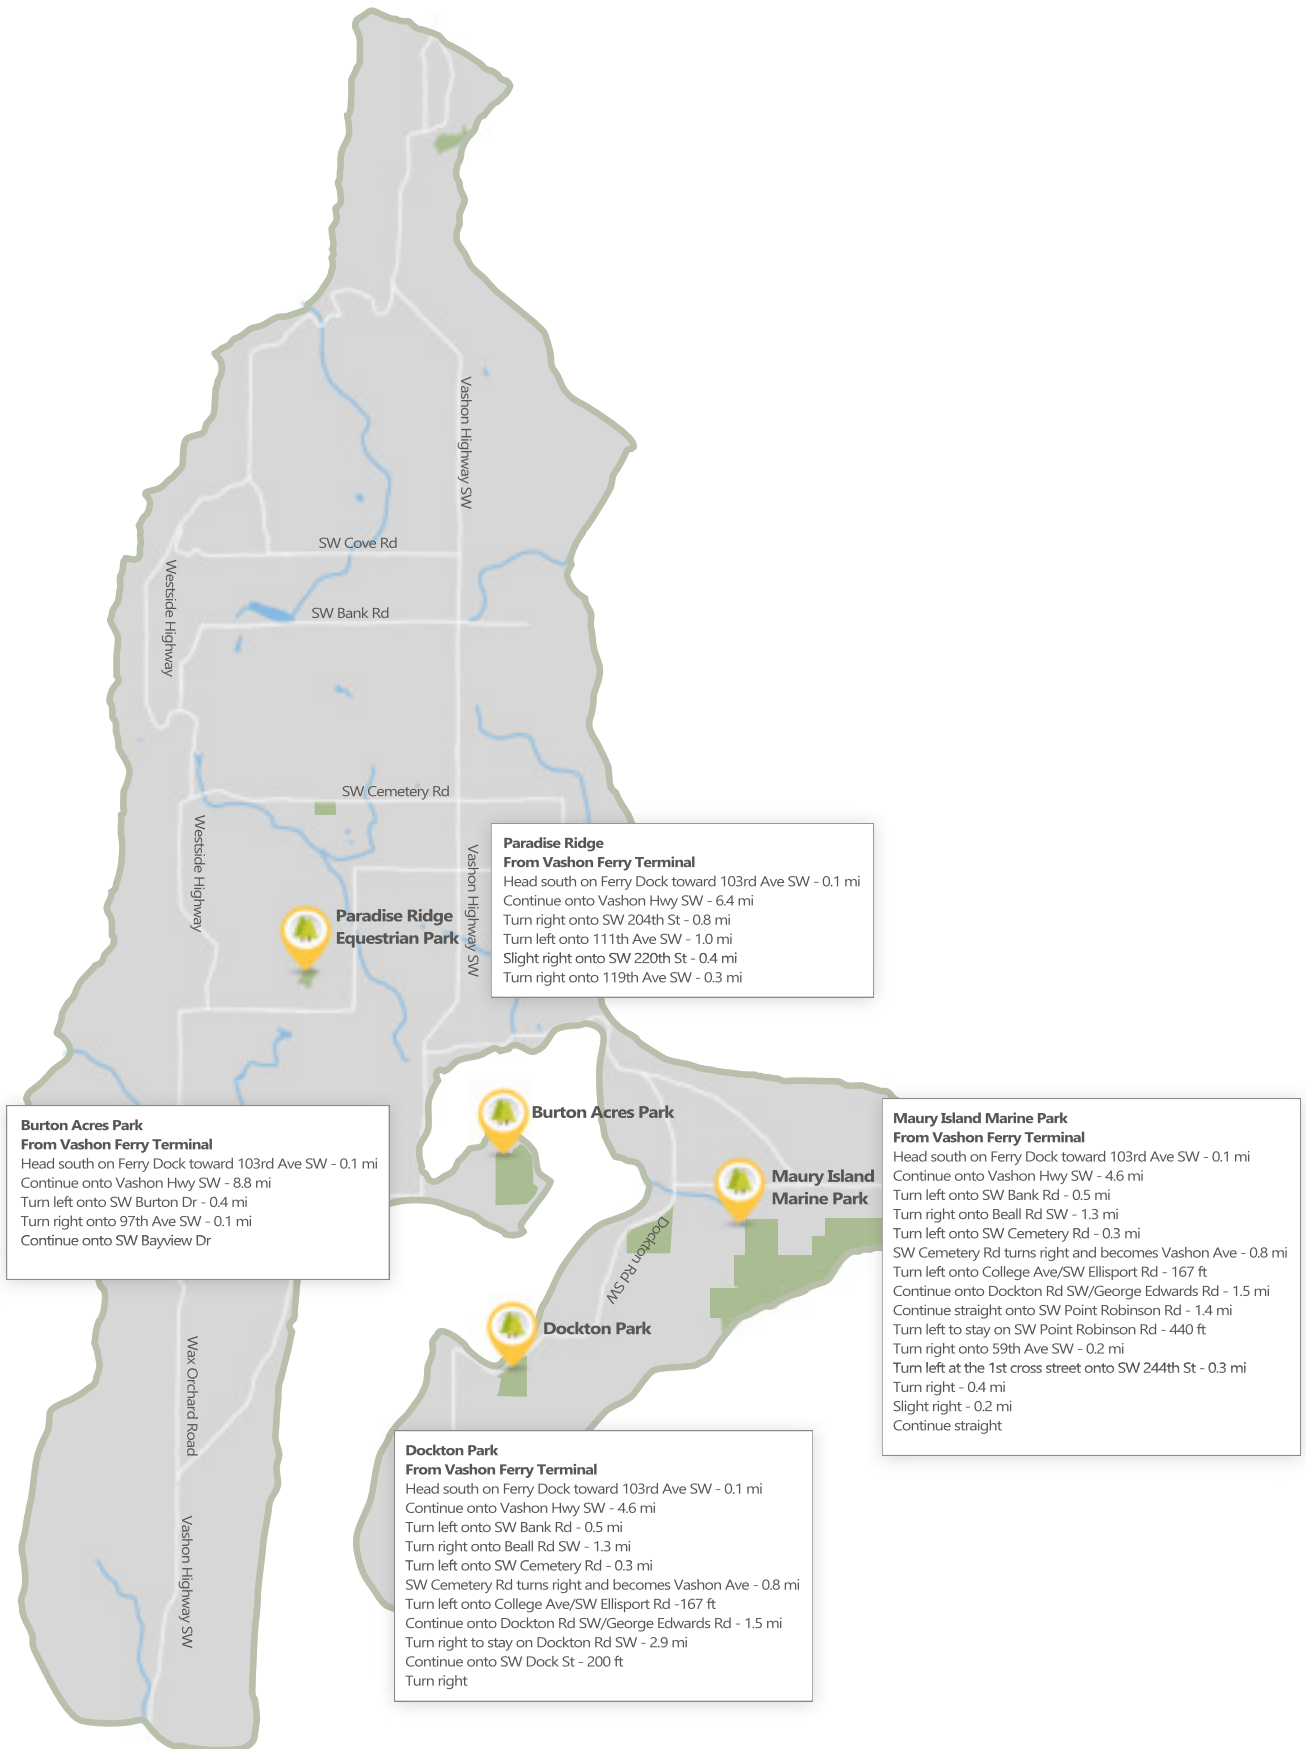

Vashon Public Parks Map

Paradise Ridge Equestrian Park

Paradise Ridge
From Vashon Ferry Terminal
 Head south on Ferry Dock toward 103rd Ave SW - 0.1 mi
 Continue onto Vashon Hwy SW - 6.4 mi
 Turn right onto SW 204th St - 0.8 mi
 Turn left onto 111th Ave SW - 1.0 mi
 Slight right onto SW 220th St - 0.4 mi
 Turn right onto 119th Ave SW - 0.3 mi

Burton Acres Park
From Vashon Ferry Terminal
 Head south on Ferry Dock toward 103rd Ave SW - 0.1 mi
 Continue onto Vashon Hwy SW - 8.8 mi
 Turn left onto SW Burton Dr - 0.4 mi
 Turn right onto 97th Ave SW - 0.1 mi
 Continue onto SW Bayview Dr

Burton Acres Park

Maury Island Marine Park
From Vashon Ferry Terminal
 Head south on Ferry Dock toward 103rd Ave SW - 0.1 mi
 Continue onto Vashon Hwy SW - 4.6 mi
 Turn left onto SW Bank Rd - 0.5 mi
 Turn right onto Beall Rd SW - 1.3 mi
 Turn left onto SW Cemetery Rd - 0.3 mi
 SW Cemetery Rd turns right and becomes Vashon Ave - 0.8 mi
 Turn left onto College Ave/SW Ellisport Rd - 167 ft
 Continue onto Dockton Rd SW/George Edwards Rd - 1.5 mi
 Continue straight onto SW Point Robinson Rd - 1.4 mi
 Turn left to stay on SW Point Robinson Rd - 440 ft
 Turn right onto 59th Ave SW - 0.2 mi
 Turn left at the 1st cross street onto SW 244th St - 0.3 mi
 Turn right - 0.4 mi
 Slight right - 0.2 mi
 Continue straight

Maury Island Marine Park

Dockton Park

Dockton Park
From Vashon Ferry Terminal
 Head south on Ferry Dock toward 103rd Ave SW - 0.1 mi
 Continue onto Vashon Hwy SW - 4.6 mi
 Turn left onto SW Bank Rd - 0.5 mi
 Turn right onto Beall Rd SW - 1.3 mi
 Turn left onto SW Cemetery Rd - 0.3 mi
 SW Cemetery Rd turns right and becomes Vashon Ave - 0.8 mi
 Turn left onto College Ave/SW Ellisport Rd - 167 ft
 Continue onto Dockton Rd SW/George Edwards Rd - 1.5 mi
 Turn right to stay on Dockton Rd SW - 2.9 mi
 Continue onto SW Dock St - 200 ft
 Turn right