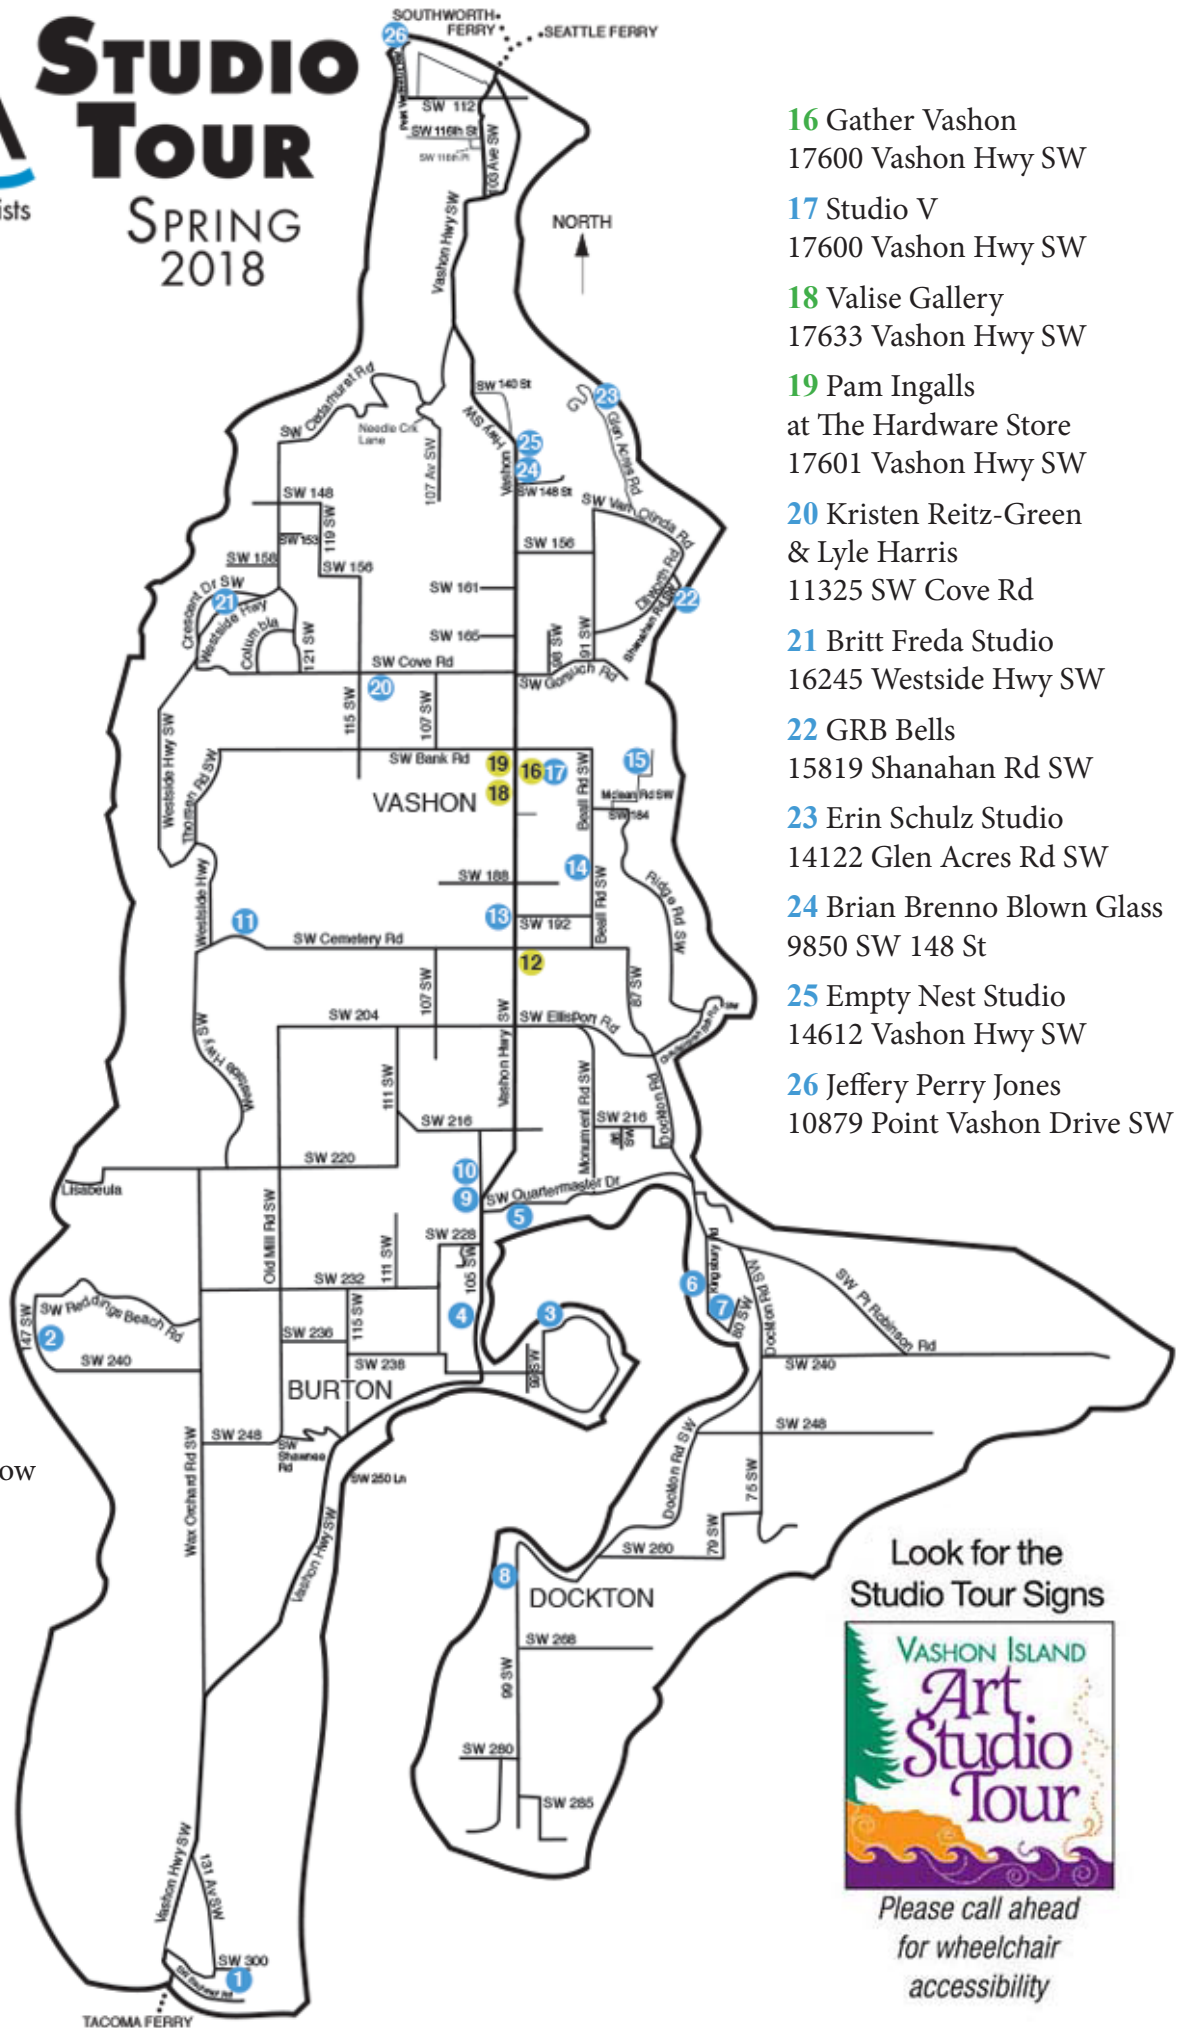

STUDIO TOUR

SPRING 2018

- 1** Lisa Betz Art
12931 SW 300th St
- 2** Brian Fisher Studio
23520 147th Ave SW
- 3** April Dalinis Pottery
9626 SW Harbor Drive
- 4** Zuzko Jewelry
23707 Vashon Hwy SW
- 5** Valerie Willson Studio
22418 98th Ave SW
- 6** Cathy Sarkowsky & Iskra Johnson
23115 Kingsbury Road SW
- 7** Reimnitz Studio
– One Family’s Art
23514 Kingsbury Rd SW
- 8** Dockton Pottery
25913 99th Ave SW
- 9** Morgan Brig Studio
22405 Vashon Hwy SW
- 10** Judd Creek Ranch
22237 103rd Ave SW
- 11** Liz Lewis & Friend
12714 Cemetery Rd SW
- 12** VCA Koch Gallery
19704 Vashon Hwy SW
- 13** Matsuda Farm Group Show
23415 67th LN SW
- 14** Quartermaster Press
18531 Beall SW
- 15** WabiSabi Studios
17913 McLean SW

- 16** Gather Vashon
17600 Vashon Hwy SW
- 17** Studio V
17600 Vashon Hwy SW
- 18** Valise Gallery
17633 Vashon Hwy SW
- 19** Pam Ingalls
at The Hardware Store
17601 Vashon Hwy SW
- 20** Kristen Reitz-Green & Lyle Harris
11325 SW Cove Rd
- 21** Britt Freda Studio
16245 Westside Hwy SW
- 22** GRB Bells
15819 Shanahan Rd SW
- 23** Erin Schulz Studio
14122 Glen Acres Rd SW
- 24** Brian Brenno Blown Glass
9850 SW 148 St
- 25** Empty Nest Studio
14612 Vashon Hwy SW
- 26** Jeffery Perry Jones
10879 Point Vashon Drive SW

Look for the Studio Tour Signs

Please call ahead for wheelchair accessibility